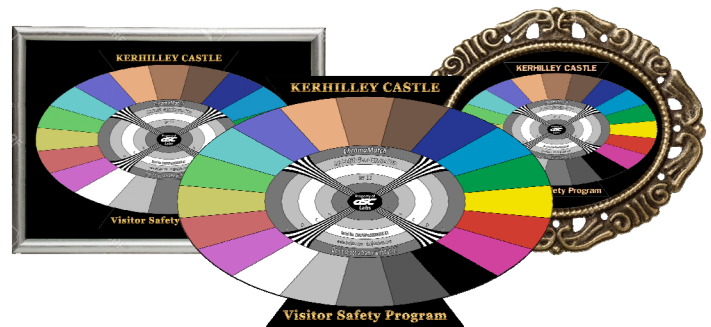

What!
you don't have
CPP yet?

From Castles to Coffee Shops, Schools, Banks, Malls, even Homes
Every important building needs its CPP -

“Citizen Protection Program” - from DSC

CPP shows you care about Citizen Safety
CPP deters Criminals and Crime
Everyone feels safe in a CPP protected Building

LPGs and LPG-Plus come in many sizes, framed and unframed, in styles to match every building. To protect the system and your integrity, LPGs are distributed under licence.

VPP/LPGs/Mini-Cops are part of **S2S** - the only System that provides **Total Image Control**, literally from **“Scene to Screen”**. Join the program today, many levels from \$2,000 to \$200,000 with low annual maintenance fee.