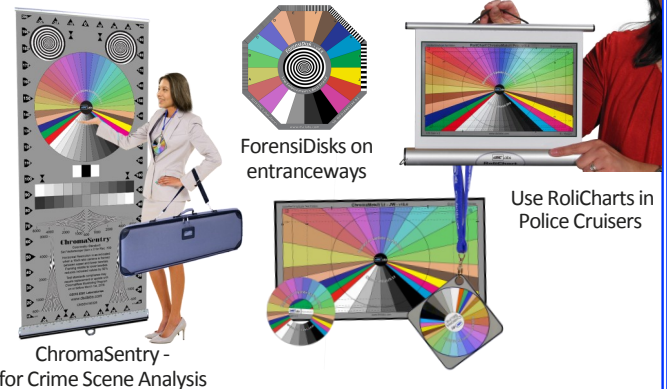

Use RoliCharts in Police Cruisers

3) Display Selection and Adjustment

You will have patented ScreenAlign® technology to ensure that every computer monitor and display in the Department is reproducing matching, accurate images.

Even with electronic monitor alignment, you can still have non-matching images on multiple monitors. ScreenAlign is different, because it is WYSIWYG (What You See Is What You Get) and uses the most reliable arbiter of image quality, human vision, in addition to state-of-the-art technology.