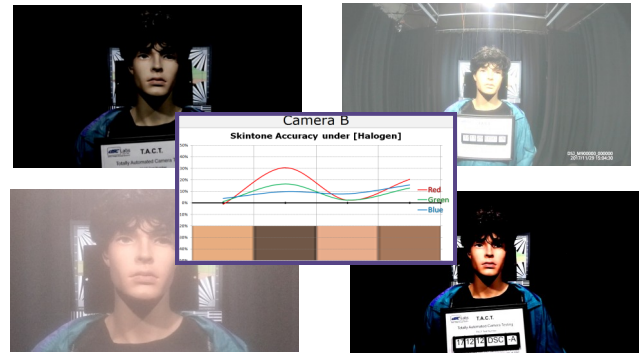

TACT (Totally Automated Camera Testing) could save thousands of \$, € and £, because the most expensive camera is often not the best for the job.

Simply send DSC the cameras to be tested and receive back identical videos, of Humanoid Harry skating around. For the analysts, DSC provides graphs comparing resolution, colour, grayscale, skin tones, contrast etc. of the cameras tested, under four different light sources.